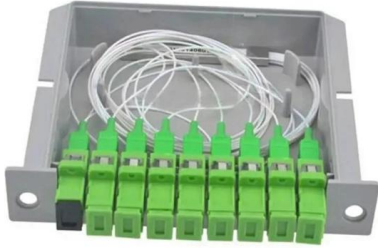

Electrical Distribution Box Solution , J& HW Group

Discover flexible and cost-effective temporary distribution solutions at J& HW Group. Enhance efficiency and scalability for your business needs today.

How To Get Temporary Power for Your Construction

Temporary Power Box A temporary power box, also known as a power spider box, is a portable electrical enclosure that provides temporary electrical

Power Distribution Panels

Power Distribution Panels Portable power distribution panels are designed to distribute electrical power safely and conveniently on the jobsite to power