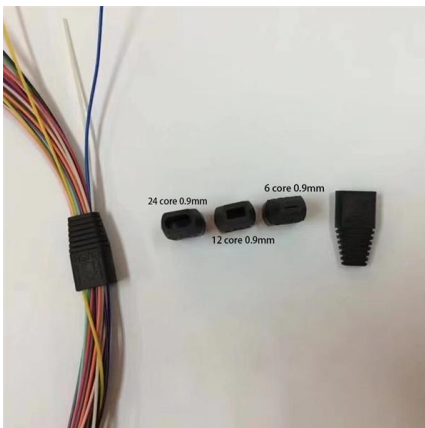

Temporary electrical wiring for construction sites

control work practices involving temporary wiring. A safe, efficient temporary wiring system protects the client, the employer and the employee by minimizing serious injuries, fires, power failures and