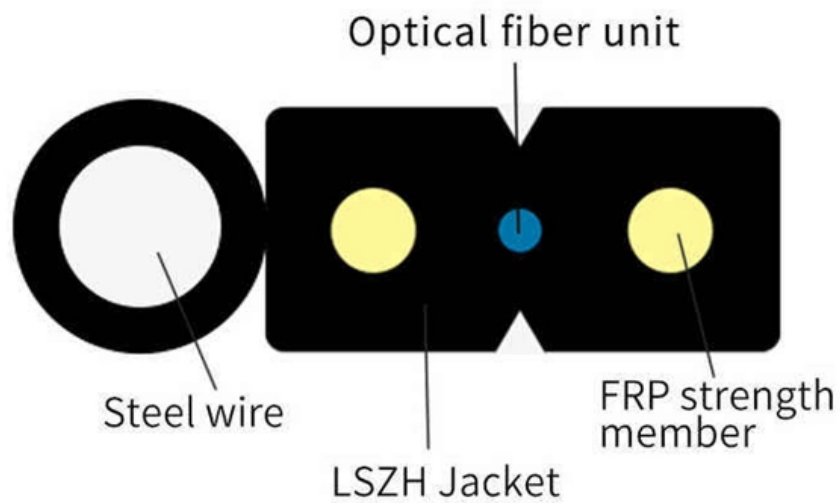

# Congo 144-core optical cable