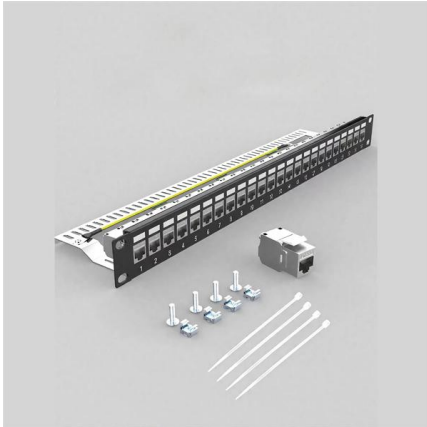

# Congo 144-core optical cable

## Congo 144-core optical cable

---

### 144 Cores GYTS Fiber Optic Cable Stranded Steel Tape

144 Core GYTS Fiber Optic Cable is the outdoor fiber optic cable type used for duct and aerial applications. We supply single mode GYTS fiber optical cable and