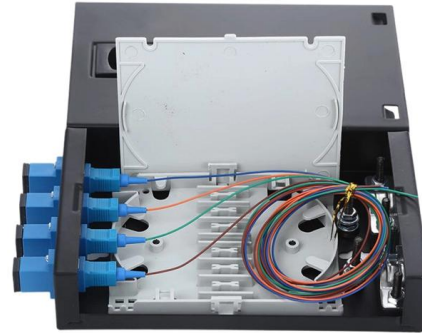

What Is an Aggregation Switch and How to Choose?

An aggregation switch is a network device that consolidates traffic from multiple access switches, wireless access points, or other edge devices and