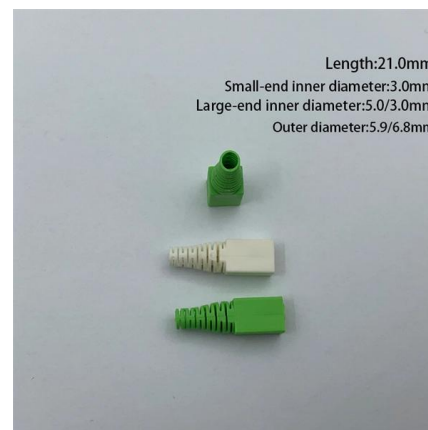

Fiber Splice Trays & Wallets

Discover CommScope fiber splice trays, fiber optic splice trays, and a convenient fiber splice organizer. Organize fiber connections with ease.