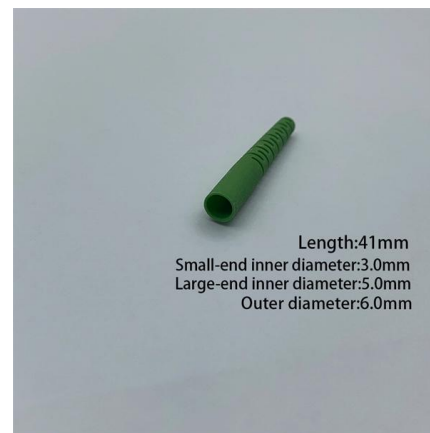

Fiber splice trays for Corning, PLP, AFL, Multilink enclosures. Holds fusion or mechanical splice sleeves. Coyote, Starfighter, Lite-Grip, Type 2S, 2R, 2M, 4A, 4R, 4S

6 Core Fiber Optic Splice Tray

The optical fiber splicing tray is designed to provide a location for storing and protecting optical cables and splicing. It is mainly used for management of cable junction box and wall mounted junction box.

2pcs 6 cores Fiber Optic Splice Tray

Product description 6 cores Fiber Optic Splice Tray ofcn-021-A 6 cores Fiber Optic Splice Tray 6 cores Fiber Optic Splice Tray Size:95*85*12mm pitch-row:50mm

Fiber Optic Splice Trays And Patch Panel Cassettes