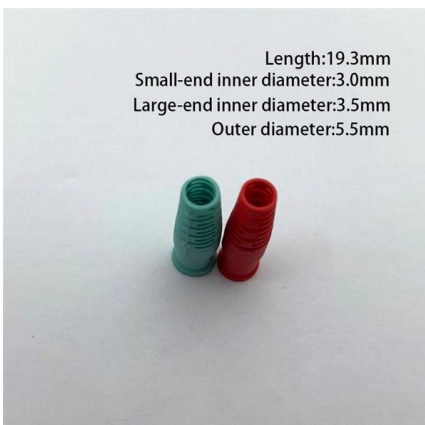

Fiber Splice Trays & Wallets

Discover CommScope fiber splice trays, fiber optic splice trays, and a convenient fiber splice organizer. Organize fiber connections with ease.