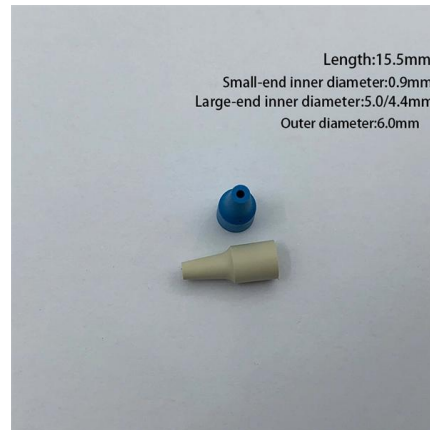

4 Core Fiber Optic Splice Tray

FOST04A 4 Core Fiber Optic Splice Trays are used as an important accessory for fiber cable management items. Such as fiber optic terminal box, fiber optic splice