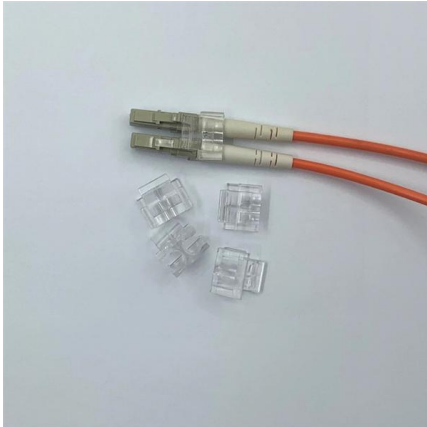

Adam Tas Corridor Energy

Congo quote for 6-core fiber optic melting tray

Congo quote for 6-core fiber optic melting tray

10 x 20 trays, green direct 6-core fiber optic tray, dedicated melting

Buy 10 x 20 trays, green direct 6-core fiber optic tray, dedicated melting tray for junction box online today! Dear Valued Customer, We're thrilled to have you explore our store! Our products are of top -

Amazon : Fiber Optic Splice Tray

1-16 of 874 results for "fiber optic splice tray"
Results Check each product page for other buying options.

Fiber Splice Tray 4 6 12 24 cores for fiber cable

Fiber optic splice tray is usually made of plastic or ABS with a module. You can choose a fiber optic splice tray from our splicing tray list. For any special