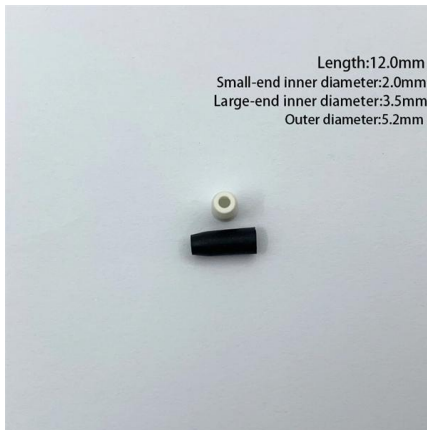

6 Core Fiber Optic Equipment Splicing Tray for Efficient Cable

The splice tray expands fiber splice capabilities as well as provides the splicing location for fiber optic cables. The fiber guide route supports a good protection when we place the balance fibers in good

Contact Us

For datasheets, pricing, or custom telecom energy solutions, please visit:
<https://koskolong.co.za>