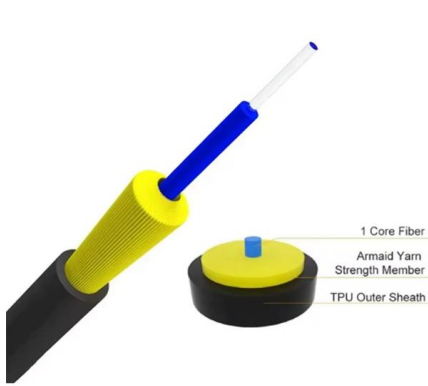

How To Wire A Distribution Board (DB Board): A Step-By-Step Guide

A distribution board (DB board), also known as a fuse box or breaker panel, is essential for managing electrical circuits in a building. It distributes electrical power from the main supply to

A Step-by-Step Guide to Wiring an Electrical Panel Box

Find out how to properly wire an electrical panel box with a comprehensive diagram and step-by-step instructions.

How to Wire 3-Phase, 400V Distribution Board? IEC

Wiring a 3-Phase, 400V Distribution Board: UK & EU - IEC. How to Wire a Three-Phase Distribution Board for 400V Load Circuits and MCB's?