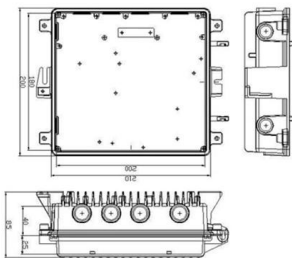

Accessories - SMC Cable Trays

Clamp For Ladder Hanging Reducer Horizontal Tee Horizontal bend for perforated and ladder type cable tray Vertical Riser Down Bend Cover clamp Hanging bracket

Cable Tray Accessories, Cable Tray Hangers & Support , RS

Browse our range of High-Quality Cable Tray Accessories. Buy Cable Tray Hangers, Cable Tray Supports, and Cable Tray Fittings. Shop Today!