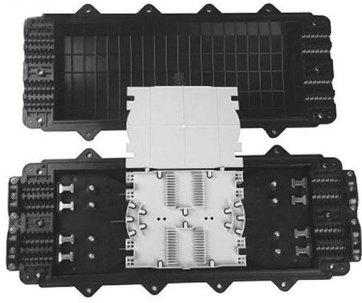

Latest Mozambique Electrical Tenders

Mozambique thermal power tenders Mozambique Electrical cables tenders Mozambique meters tenders Mozambique Electrical wiring tenders Global Tenders is the biggest and best website