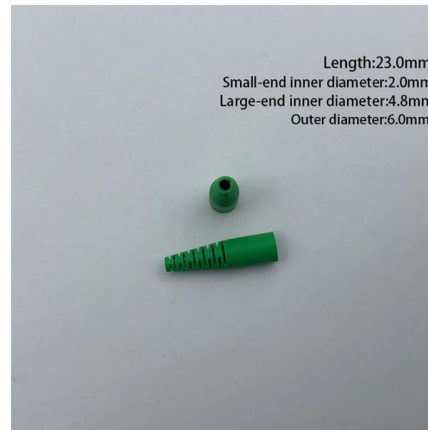

Distribution Box Guide: Types, Components & Solutions

Understand distribution boxes (DB boxes) in 5 minutes. Learn about types, components, functions, and uses. Find the perfect DB box for your needs.