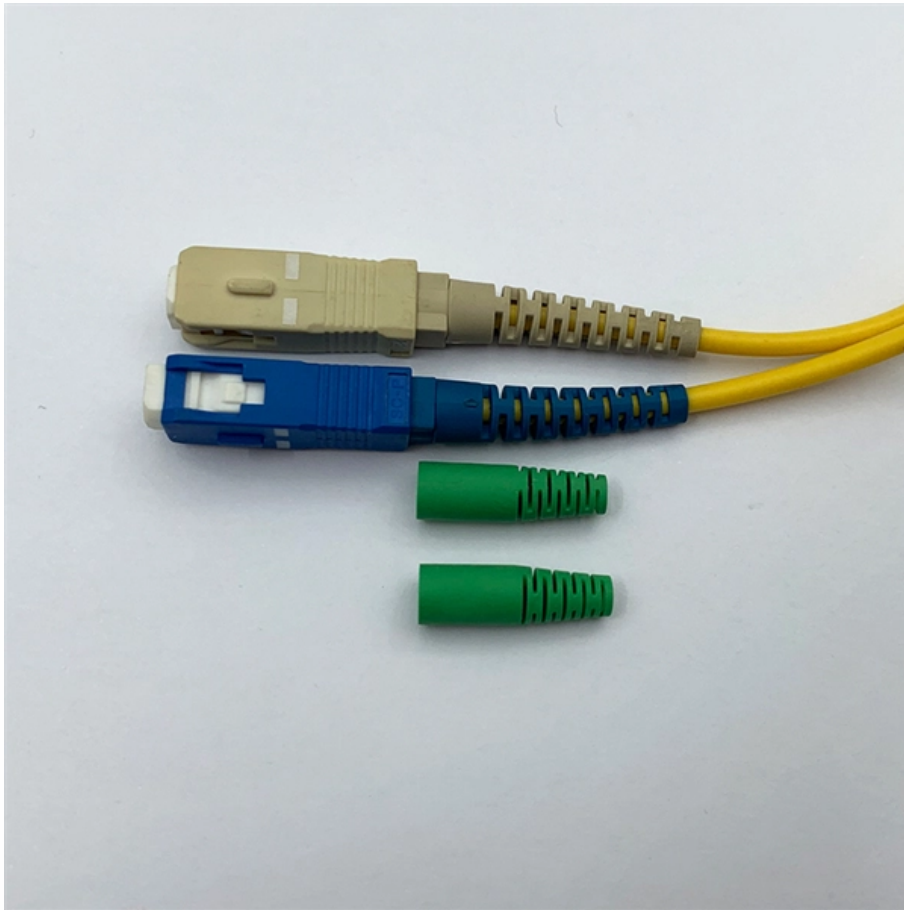

Adam Tas Corridor Energy

Construction site temporary power distribution box level 3

Overview

Click to explore top-rated, customizable options with IP65 waterproofing and RCD protection. From powering heavy-duty tower cranes to supporting delicate surveying instruments, the reliability of your Power Distribution Cabinets (PDCs) directly dictates project uptime and, more importantly, human safety. Installation distribution boxes as a mobile solution for exhibition stand construction as well as light and event technology. Engineered utilizing the latest in GFCI technology, Southwire's iconic yellow temporary power boxes have been providing contractors, electricians, and engineers with the highest level of electrical safety for over 35 years. Blakley Electrics manufacture the widest range of Low Voltage (230V and 400V) and Reduced Low Voltage (110V) distribution equipment for temporary installations.

Construction site temporary power distribution box level 3

How to Choose Distribution Boards for Temporary Construction Power?

Level 3: Terminal Switch Box (Equipment Level) - The final link. Each piece of machinery must have its dedicated switch box to ensure "One Machine, One Protection," allowing maintenance