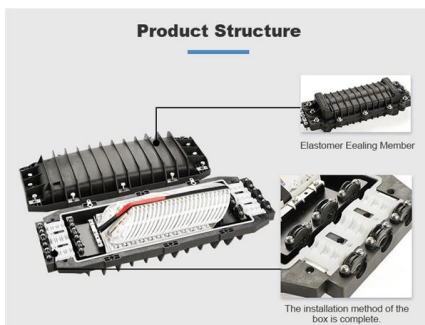

Electrical Box Cover Plates: Lighting Explained

Explore Electrical Box Cover Plates: Lighting Explained Electrical box cover plates may seem like a minor detail in the grand scheme of home lighting and electrical

Hensel FP BA 70 Cover Plate For Distribution Box

Blank cover plate designed for sealing ENYSTAR distribution box compartments up to 250A.