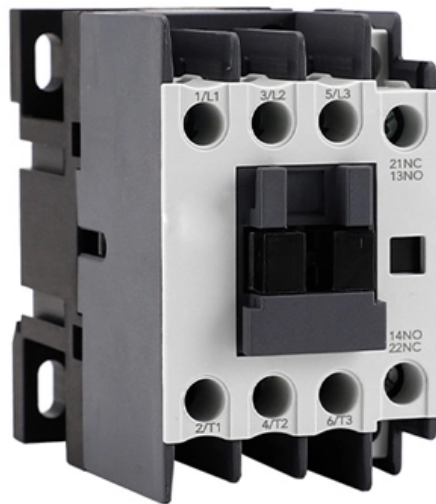

Adam Tas Corridor Energy

Control box distribution box cover plate

Control box distribution box cover plate

Electrical Box Covers

Metal Electrical Box Covers & Device Plates - Made in the USA Durable galvanized steel covers and device-mount plates, sized for standard 4" square metal-electric

Verified Supplier Distribution Board Cover Customizable & Industrial

Discover IP65-IP67 rated distribution board covers in metal & plastic. Waterproof, dustproof, CE-certified for home & commercial use.

Hensel FP BA 70 Cover Plate For Distribution Box

Blank cover plate designed for sealing ENYSTAR distribution box compartments up to 250A.

Manufactured from impact-resistant, halogen-free polycarbonate in RAL

R. STAHL Series 8150 control and distribution boxes are made of brush-finished stainless steel (1.4301, AISI 304 or 1.4404, AISI 316L) and are extremely robust:

HQT038-0250 Control Box Cover Plate

Control Box Cover Plate This product is available in the following categories: 6F-A Circuit Board & Housing