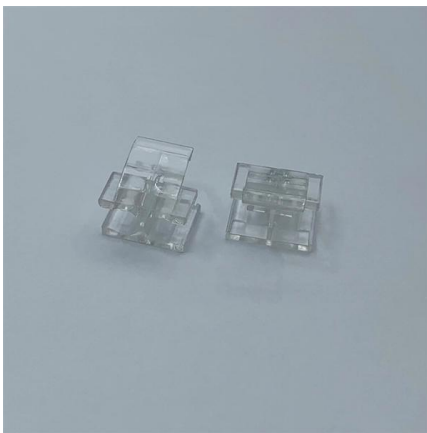

Metal Electrical Box Covers for Indoor and Outdoor Use

Whether you need a metal cover plate for an electrical box indoors or a rugged solution for harsh environments, our selection ensures safe, secure, and professional finishes.