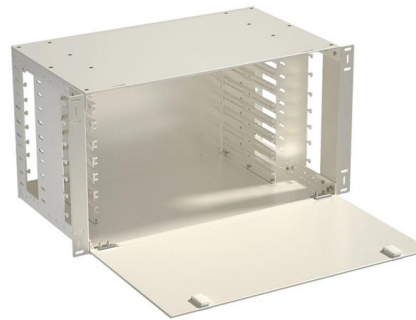

Cable tray

Several types of tray are used in different applications. A solid-bottom tray provides the maximum protection to cables, but requires cutting the tray or using fittings to