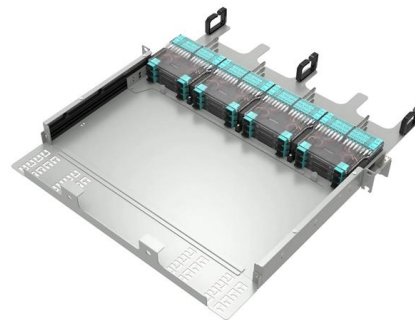

### Cisco Catalyst 9400 Series Switches Hardware

Installing the Switch What to do next After installing the chassis in its location, complete the

installation process by: Connecting the chassis to system

## SME Network Solution Typical Configuration Examples

"Gateway (AR720) + Core Switch + Access Switch + AP + AR180" Networking: Huawei eKit Cloud Management "Gateway + Core Switch + Access Switch + WAC + AP" Networking: Local Entire

## Cisco Catalyst 9600 Series Switches Hardware Installation Guide

Fan Tray Assembly The fan tray assembly (C9606-FAN) in Cisco Catalyst 9600 Series Switches consists of a fan tray and a connector that is attached to the fan tray. It is responsible for cooling the