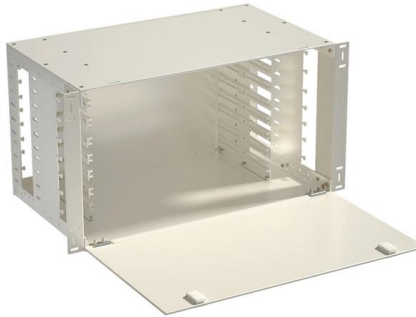

Adam Tas Corridor Energy

Core Switch RG Market Price

Core Switch RG Market Price

Ruijie RG-S6150-48VS8CQ-X , Best Core Switch 2025

Discover why the Ruijie RG-S6150-48VS8CQ-X outperforms Cisco, Huawei, and Juniper. 48×10G + 8×100G ports, >2.4Tbps capacity, 3-year

Campus Switches RG-CS85-24SFP/8GT8XS-D 24-Port 1GE SFP

Layer 3 GE Core & Aggregation Switch RG-CS85-24SFP/8GT8XS-D Aggregation switch for small and medium-sized campus networks, with eight 10G uplink optical ports for high-speed data