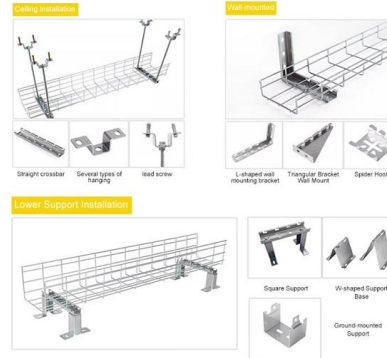

Final Words In conclusion, cable trays are the backbone of electrical installations in Pakistan. They not only provide safety, durability, and cost

Cable Tray Manufacturing Cost Analysis

It provides detailed information on ladder cable trays, their features, and installation guidelines, along with an overview of the Indian manufacturing industry and

Cost Efficiency of Using Stainless Steel Ladder Cable Trays in

This article delves deep into the cost efficiency of using stainless steel ladder cable trays, comparing them to other options and highlighting their advantages in electrical projects.

Wholesale Ladder Type Cable Trays 1k+ , Alibaba

Ladder-type cable trays offer massive advantages when managing heavy cables in diverse environments. Their strength, ventilation design, cost-effectiveness, and ease of installation make

INSTALLATION METHOD

Cable Tray Market Size, Share, Industry Report 2035

A ladder-type cable tray refers to a system made up of two longitudinal side members joined by separate transverse members used as a support system for