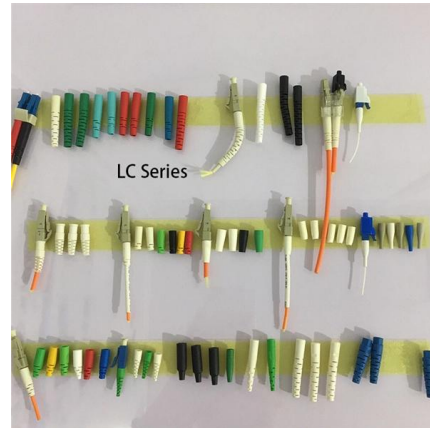

Ladder Type Cable Tray Market Research Report 2034

The ladder type cable tray market was valued at $3.8 billion in 2025 and is projected to reach $6.4 billion by 2034, growing at a CAGR of 6.1%.