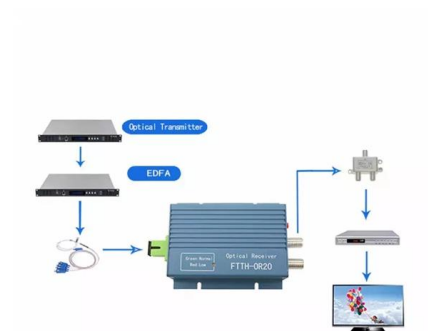

New connection

There are a few factors which can impact both time and cost of the installation. We want to make sure you have all the information you need to benchmark your