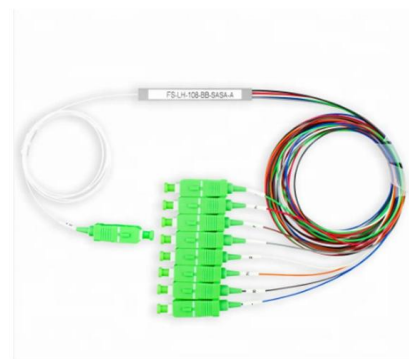

What Is the Role of a Fiber Optic Terminal Box in FTTH?

Discover the role of the Optical Fiber Terminal Box (FTB) in FTTH networks. Learn how rack-mount optical fiber terminal boxes in MDU risers and