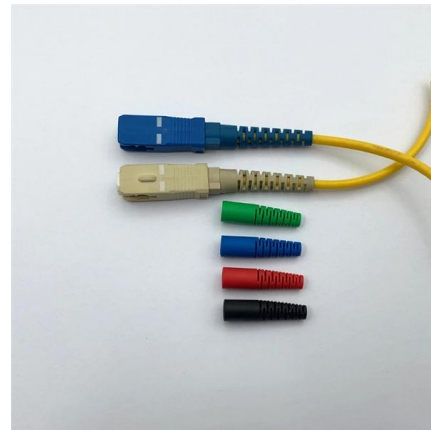

FTTx - Elektro imber Ltd

ELEKTRO IMBER Is a company specialized in optical communications, offers the different passive elements required in FTTH deployments, being focused in