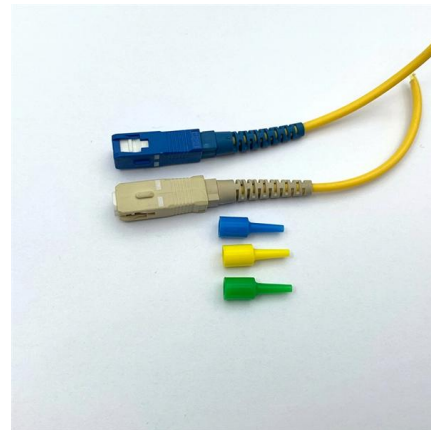

White paper G.654.E Fibre Cable , Acome

By analysing concrete use cases, it highlights innovative solutions--particularly the adoption of G.654.E fibres--that can address these challenges and support the next generation of

G.652.D vs G.657.A1 vs G.657.A2: What's the

Explore the differences between G.652.D, G.657.A1, and G.657.A2 fiber optic cable specifications. Learn about their unique characteristics, bend