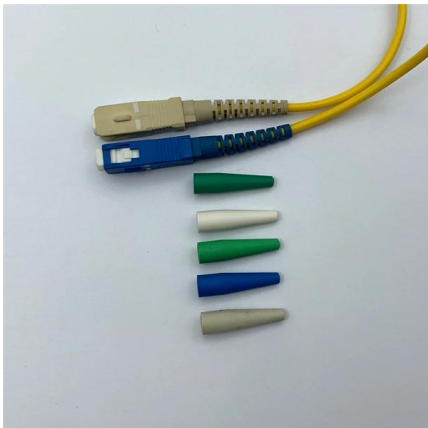

Furrion Chill Cube Non-Ducted Air Distribution Box (R32)

Comprehensive instruction manual for the Furrion Chill Cube Non-Ducted Air Distribution Box (R32) with operating panel, remote control, and detachable