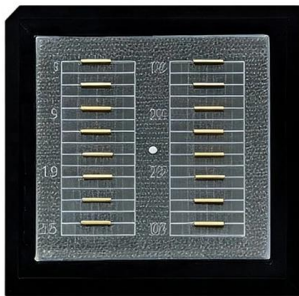

288 Core Fiber Optic Cable Junction Box Outdoor Fiber Optic

The products are widely used in telecom, Unicom, mobile, tower, railway, electric power, energy, radio and television, petrochemical, transport, education, industrial automation, smart city and enterprise