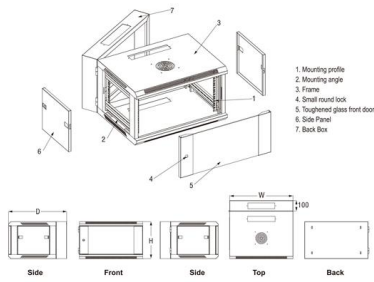

FTTH 48 96 144 288 Cores Fiber Cable Joint Box Fiber

The equipment is used as a termination point for the feeder cable to connect with drop cable in FTTX communication network system. The fiber splicing, splitting,

288 Core Fiber Optic Cable Junction Box Outdoor Fiber Optic

The products are widely used in telecom, Unicom, mobile, tower, railway, electric power, energy, radio and television, petrochemical, transport, education, industrial automation, smart city and enterprise

6 core Fiber Optical Splicing With 24 Port LIU

6 core Fiber Optical Splicing With 24 Port LIU ,, Full Installation ,, Beginner Watch this video Fiber optic splicing is the process of joining two fiber optic cables together to create a

Geteknet 4u 288 Cores Rack Mount Port Fiber Optic LC

2004: The 1st OEM order for RJ45 keystone jack, patch panel, network cable, and patch cord were shipped overseas, GETEKnet international office was