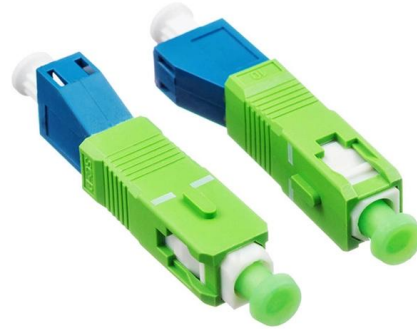

Cable trays Heavy duty , SILTEC

SILTEC cable trays, heavy duty type, has been developed for optimal cabling of many cables at once. SILTEC cable trays, heavy duty type, feature a reinforced

Large Span Cable Tray for Long-Distance Transmission Cables, Easy

processes, and essential accessories -- all designed to deliver durable, efficient, and customized cable tray systems

Long-Span Channel Cable Tray System

The long-span cable tray adopts the structure of a strengthened side plate, which greatly increases the load capacity of the bridge. The product is suitable for the

These complete, custom cable tray systems reduce the costly and labor-intensive modifications required to assemble standard cable tray straight sections, splice plates and accessories to fit your tank or