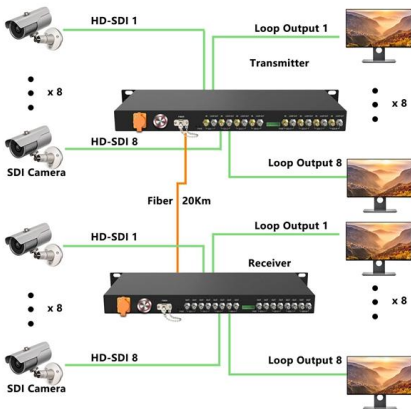

Cable Trays

Heavy duty cable trays and cable ladders are manufactured from pre-galvanized or hot-dipped galvanized sheet metal, designed to meet ideal environmental