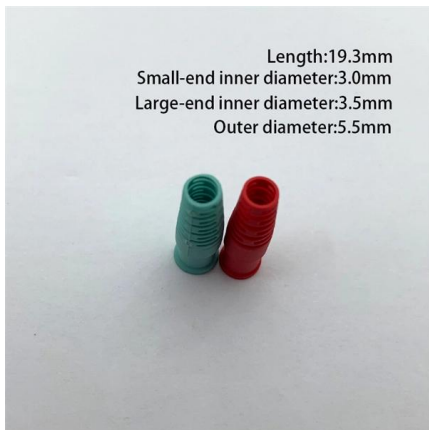

Tray-Type/Channel Trays/Customizable Large Span

There are galvanized, hot-dipped zinc, steel, stainless steel,

construction long span cable tray: Durable & Customizable

Looking for construction long span cable tray with heavy load capacity? Explore customizable, corrosion-resistant options from verified suppliers. Click to find the best industrial

Cable Tray - KMC Engineering Company

Cable Tray Fittings: Fittings are required for change in size or direction of the cable tray. Designs of fittings are done keeping in mind the radius of the bend. At KMC,

Lifetime quality assurance

Free shipping

Customizable for telecommunications