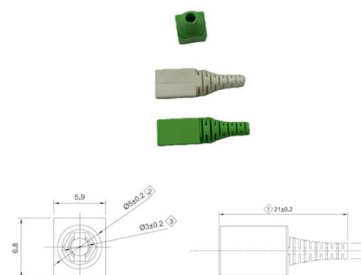

How to Use 12v RELAY: Examples, Pinouts, and Specs

Learn how to use the 12v RELAY with detailed documentation, including pinouts, usage guides, and example projects. Perfect for students, hobbyists, and