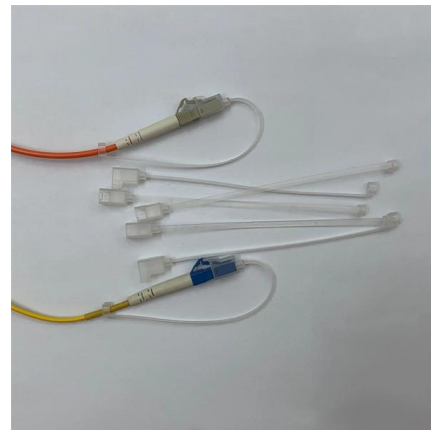

Adam Tas Corridor Energy

Customization Process for 12-Pin Relay Protection Terminal Box

Customization Process for 12-Pin Relay Protection Terminal Box

Automotive Relays & Relay Boxes

Give your custom project a professional look with a set of 12V DC Automotive relays and a waterproof relay box. Check out our regular and heavy-duty car relays.

12v Relay Wiring Diagram 8 Pin

A 12v relay wiring diagram 8 pin is a helpful guide for safely and properly connecting a 12-volt relay to a power source. The 8 pin relay is one of

True Mods 12V Auto Waterproof Fuse 5-Pin Relay Box

This top-notch relay box kit includes 6 Bosch-style relays, 10 fuses, a 6-wire-to-1 terminal ring, wire connectors, terminals, and silicon seals - all for the ultimate

7 Way Micro Relay Box For 4/5 Terminal Relays , 12

Relay wiring diagrams of dozens of 12V 5 pin SPDT automotive relay wiring configurations for mobile electronics applications.

Relay Boxes , Electrical Relay Packaging , Terminal Protected

The size and form of the boxes can be customized throughout the printing process. Make sure your packaging stands out by personalizing it with your brand's colors and themes.