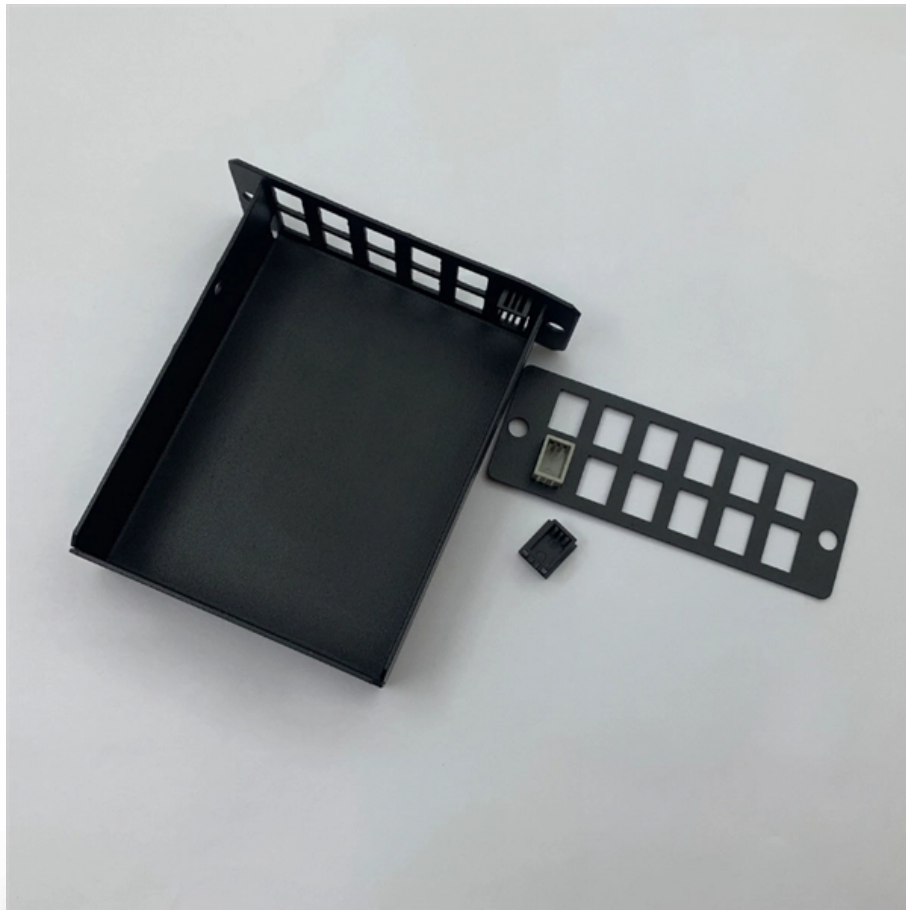

Adam Tas Corridor Energy

Customization Process for 12-Pin Relay Protection Terminal Box

Customization Process for 12-Pin Relay Protection Terminal Box

Automotive Relays & Relay Boxes

Give your custom project a professional look with a set of 12V DC Automotive relays and a waterproof relay box. Check out our regular and heavy-duty car relays.

12v Relay Wiring Diagram 8 Pin

A 12v relay wiring diagram 8 pin is a helpful guide for safely and properly connecting a 12-volt relay to a power source. The 8 pin relay is one of

True Mods 12V Auto Waterproof Fuse 5-Pin Relay Box