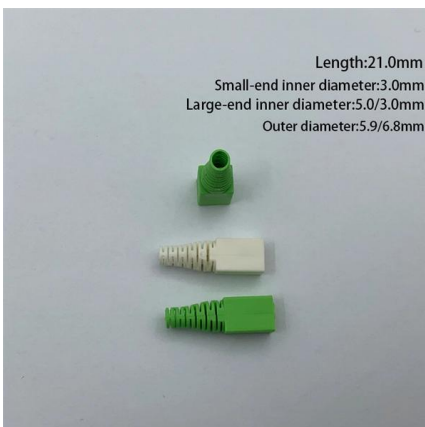

HyperReach LC & MPO Adapter Modules

LC & MPO Adapter Modules LC/LC trunk solution
MPO/MPO Trunk Solution Supports Base8,
Base12, Base16 natively Easy to load LC or MPO
Connectors up to 96 fibers using MPO adapters
Front load