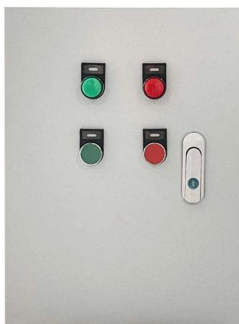

Custom phase electric meter box

Custom phase electric meter box, suitable for 3-phase applications, available in stainless steel or fiberglass. Approximately starting from $5, order as few as 1 unit. Waterproof, IP67 rating, ideal for