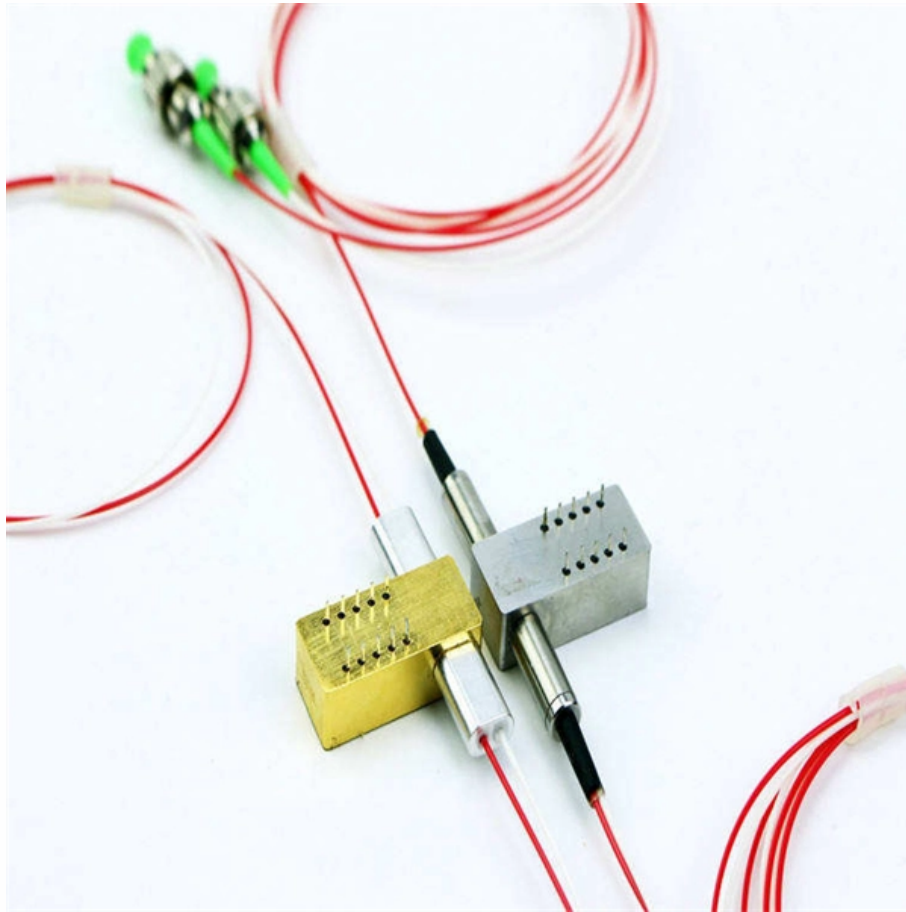

Adam Tas Corridor Energy

Customized IP54 Data Center Cable Trays

Customized IP54 Data Center Cable Trays

Cable routing in computer centres , OBO

Reliable cable routing in the data centre
Depending on the purpose, both cable trays, mesh cable trays and cable ladders can be used in computer centres, in order to

Cable Management in Data Centers: The Key Role of

Ensure efficient data center cable routing with ladder and perforated trays--boost airflow, safety, and maintenance ease for optimal performance.

Data Centre Cable Trays: High-Density Cabling Guide

Learn about Data Centre Cable Trays for high-density cabling. Get a guide on design, materials, smart management, & future tech for data halls.

Basor Electric

BASOR product series for data centers are specially designed for the installation of fiber optic cables. The priority of this extremely

Discover Marlin Steel's wire mesh cable trays for data centers and other mission-critical applications, including materials used and our competitive advantages.

Essential guide for Cable Tray Installation in Data Centres