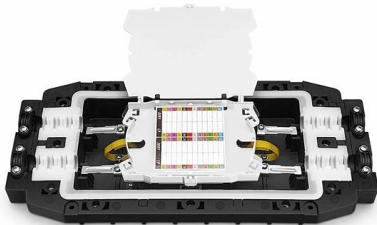

Customized Industrial Steel Cable Trays Large Span Trough Type

Customized Application Network, Industrial, Construction, Cable Support, Cable Laying Model Number Customized Product Name Cable trunking Material Steel, Aluminum, Stainless Steel 201/304/316,

Long-Span Cable Tray , Heavy-Duty Support for Large Industrial

Engineered for long distance cable routing, long-span cable tray offers high load capacity and strong structural durability for industrial applications.

Customized Large-Span Outdoor Stainless Steel Trough-Type Metal Tray

Our main products are electrical cable, Cable Tray, We have more than 15 production lines which can produce customize according to your requirements. We ensure product quality through systematic