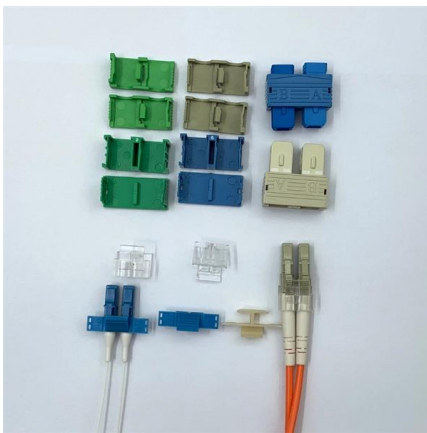

Electrical Panel Assembly Workstation for Faster Switchgear & Control

Electrical panel builders can use it for control panels, distribution boards, low-voltage cabinets, PLC panels, and automation cabinets. Switchgear assembly plants can use it to handle

The Switchgear Can Be Customized with MNS/GCS/GCK Distribution

The Switchgear Can Be Customized with MNS/GCS/GCK Distribution Cabinets and Switchgear Equipment Attributes 12 V, 24 V, 48 V, 110 V, 120 V, 220 V, 230 V, 240 V, 400 V, 415 V Rated

Wholesale LV Used 15kv Switchgear With Arc Flash From

Explore unbeatable offers on arc flash personal protective equipment Customization LV Switchgear with Arc Flash Protection 50% Maintenance Reduction Air-Insulated for Shopping Mall Power Distribution