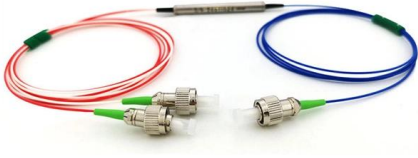

Laser Module

More customized diode laser modules with different wavelengths and power options are available additionally to the standard types. EGISMOS provides standard