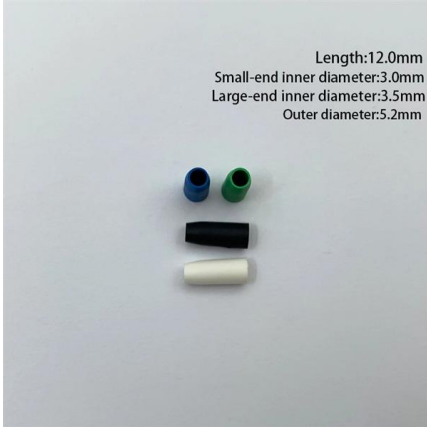

Length:12.0mm
Small-end inner diameter:3.0mm
Large-end inner diameter:3.5mm
Outer diameter:5.2mm

Contact Us

For datasheets, pricing, or custom telecom energy solutions, please visit:
<https://koskolong.co.za>