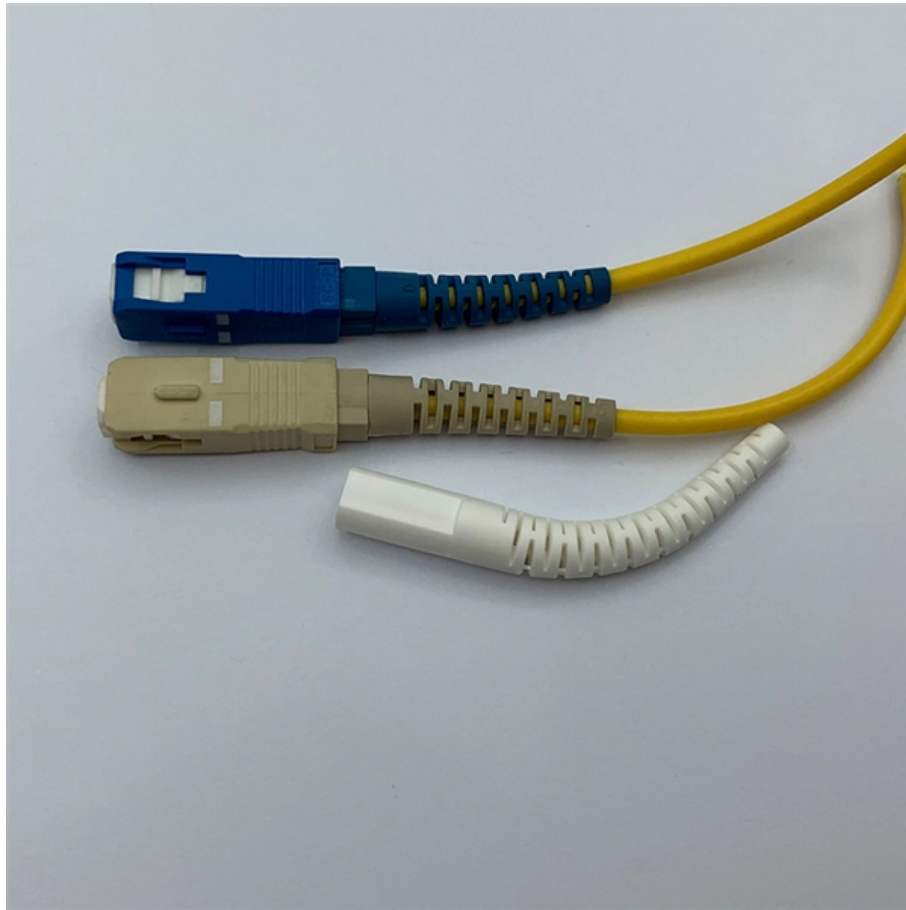

Adam Tas Corridor Energy

Customized baffle for distribution box

Customized baffle for distribution box

Polylok 24" Rhino Baffled Distribution Box (10 Hole)

The Polylok 24" Rhino Baffled Distribution Box is the most versatile box on the market. The baffled design allows for solids to settle on the bottom of the box

How To Create A Sound Baffle Box: A Step-By-Step Guide

One effective method is by using a sound baffle box. These boxes are designed to reduce noise by absorbing, diffusing, or blocking sound waves. Whether you want to create a quiet