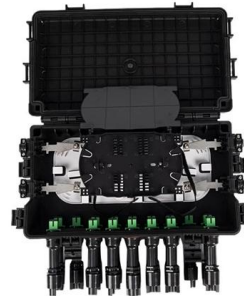

Trough type distributor with enhanced baffle plates and side wall orifices (available on one side or on both sides). The enhanced baffle plates can not only guide the

Distribution Baffles

The distribution baffles will assure the interface levels in the liquid section is clam and stable and the overall design will meet and/or exceed the separation objective.

Baffles

Perforated Distribution Baffles are fitted downstream of the inlet device in the separator. The bulk liquids from the inlet device fall under gravity into the inlet processing zone, which is bounded by the