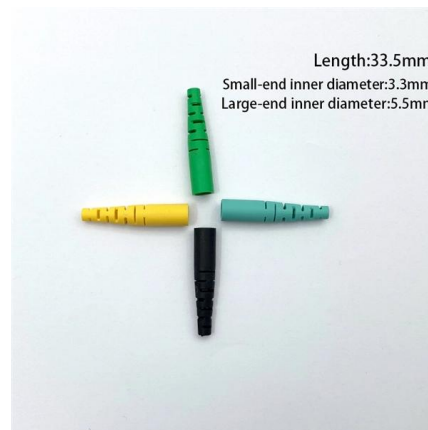

Flow Distribution Baffles

The outlet distribution baffle is a carefully designed single-stage, perforated baffle placed after the coalescer and works in combination with the inlet distribution baffle.