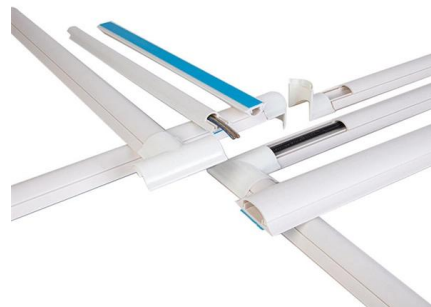

Adam Tas Corridor Energy

Customized baffle for distribution box

Customized baffle for distribution box

Polylok 24" Rhino Baffled Distribution Box (10 Hole)

The Polylok 24" Rhino Baffled Distribution Box is the most versatile box on the market. The baffled design allows for solids to settle on the bottom of the box

Baffled weirs serve to reduce, or eliminate surface

Baffled weirs serve to reduce, or eliminate surface turbulence and surges. This reduction of turbulence has the added benefit of reducing surface foam.

Supply Air Baffle Plate Diffuser, with up-flow, type D18

The D18 baffle plate diffuser is especially suited for installation on an open grid or expanded metal ceiling or in rooms with no suspended ceiling. In this version, supply air is discharged upwards

Flow Distribution Baffles

The outlet distribution baffle is a carefully designed single-stage, perforated baffle placed after the coalescer and works in combination with the inlet distribution

Omega Separations , Liquid Distribution Baffles