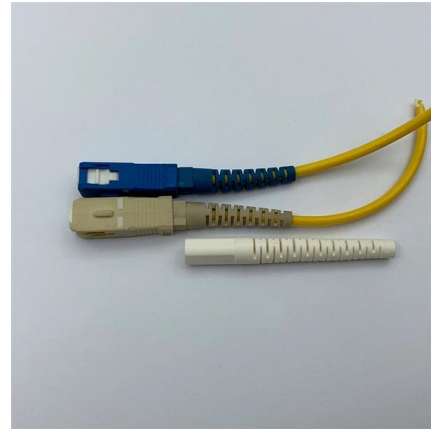

system, providing optimized performance and process results. A baffle is