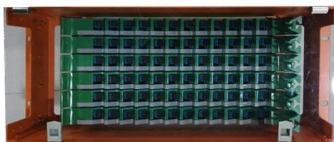

Linkedin. The customer is not only an Canadian

Electrical Boxes, Cabinets and Enclosures at GroupSumi

Wide range of electrical enclosures designed to protect your installations safely and effectively. Our insulating boxes and electrical material enclosures are available in different sizes and materials,

Electricity panel production workshop , EQUANS Belgium

Thanks to several years' experience in both custom and mass production, we're able to offer you a beneficial solution for each of your industrial panel manufacture projects.

100 manufacturers for Electrical Distribution in Belgium

Discover all relevant Electrical Distribution Manufacturers in Belgium, including ORES and ENTSO-E