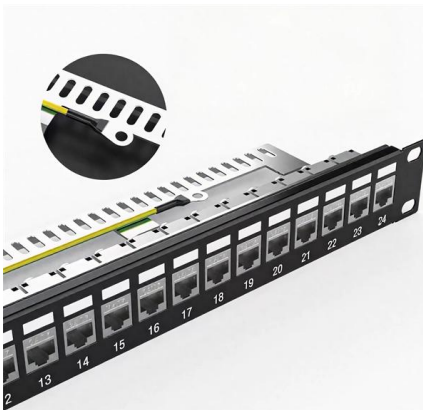

Linkedin. The customer is not only an Canadian

Electrical Boxes, Cabinets and Enclosures at GroupSumi

Wide range of electrical enclosures designed to protect your installations safely and effectively. Our insulating boxes and electrical material enclosures are available in different sizes and materials,

Electricity panel production workshop , EQUANS Belgium

Thanks to several years' experience in both custom and mass production, we're able to offer you a beneficial solution for each of your industrial panel manufacture projects.

100 manufacturers for Electrical Distribution in Belgium

Discover all relevant Electrical Distribution Manufacturers in Belgium, including ORES and ENTSO-E