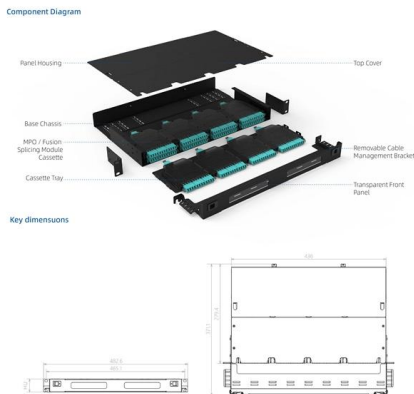

Customs Ruling NY N301457

They are layer 2 Rack-mounted switches designed for medium or large enterprise networks. They all feature 10/100/1000 gigabit Ethernet ports which operate at 1000 Mbps or 1 Gbps transfer speeds,