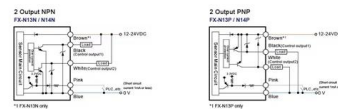

Cable Trays

Cable Trays and Cable Management Systems A cable tray is an essential component in electrical systems, providing a structured pathway for safely routing