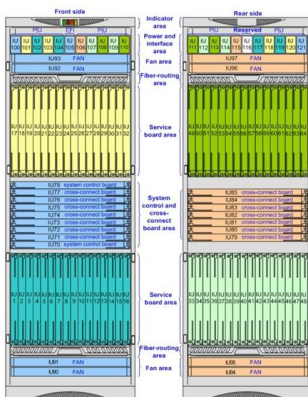

FEMI-CZ high-performance metal cable trunking

The customized cable trays of the CZ 1 series are the ideal solution for the systems engineering of large works, especially in the transport, energy and oil & gas sectors.

Cable trays

Our cable trays are produced in fit for purpose materials like stainless steel, galvanized, aluminium and fibreglass (FRP/GRP) composites to suit any project

CABLE TRAY, CABLE LADDER, CABLE TRUNKING CATALOGUE

Fitting and accessories. Fittings are accessories that connects this cable tray to another cable tray to changing direction with the same or different width of the cable run. All fittings are available in sizes