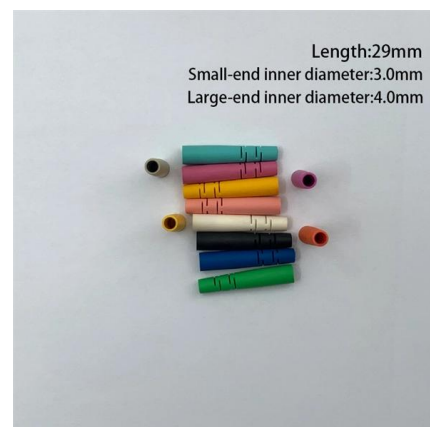

pybitcoin/pybitcoin/passphrases/english_words.py at master · stacks

A Bitcoin python library for private + public keys, addresses, transactions, & RPC - stacks-archive/pybitcoin