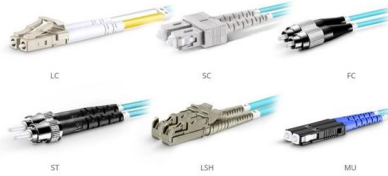

**Power Distribution Unit (PDU)
Manufacturer , AC & DC Remote
Power**

And with a Remote Power Switch DC, you're more likely to see an industrial connector that accepts bare wiring. "Smart Fuse Panel " AB6 The new Remote Power Switch AB6 combines the functionality of a

OM3 Fiber Patch Cable Family

**DC Power Supply , Siglent
SPD3303X-E DC Power**

DC Power Supply/Source Measure Units Siglent DC power supply support independent, series and parallel output modes, panel programming, timed output