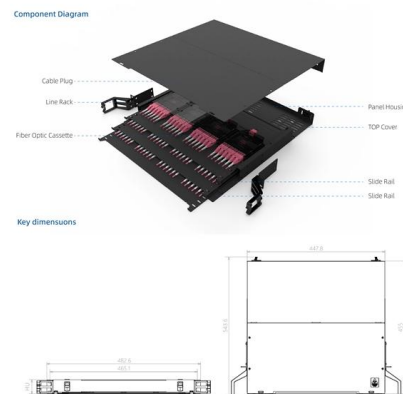

Remote Power Panels

ABB's configurable Remote Power Panel (RPP) helps to meet the demands of power-intensive applications, delivering unsurpassed power monitoring and distribution with up to 256 poles in a safe,