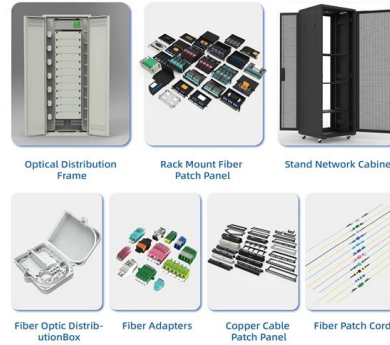

An Extensive Library of Self-Developed Products