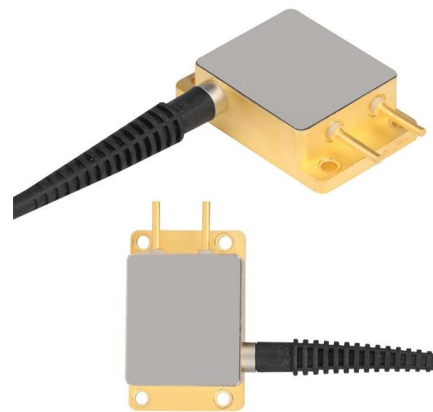

What Is a PDU in Data Centers and Why Is It Important?

Single-phase PDUs are common in smaller data centers or home office setups and are typically used with standard voltage. Three-phase PDUs are more