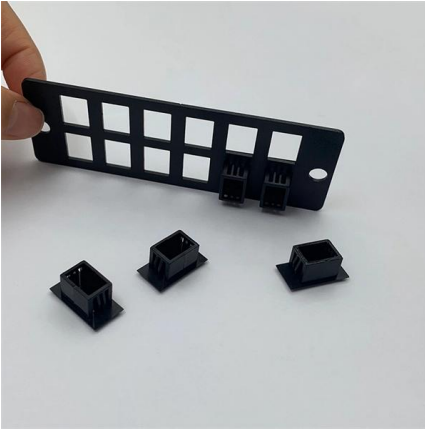

Adam Tas Corridor Energy

Debugging the 12-core drop fiber optic cable

Debugging the 12-core drop fiber optic cable

Fiber Optic Troubleshooting: Expert Guide for Common

Troubleshoot fiber optic issues like a pro with our expert guide. Resolve common problems and ensure seamless connectivity.

Fiber Optic Drop Cable -Types, Structure & FTTH

Learn what fiber optic drop cable is, its main types, structures, and FTTH applications. Compare indoor, outdoor, flat, and aerial drop cables for your

FTTH Drop Cable Maintenance & Troubleshooting

Toner Cable carries industry-standard FDC Series Flat Drop Cable. Toneable copper component in a

polyethylene jacket. 12 count fiber. Stock up today!

Fiber Optic Drop Cable: An Ultimate Guide for 2024

Fiber optic drop cables are the critical link between the main fiber optic network and individual buildings or residences. They deliver the high bandwidth

Fiber Optic Drop Cable Guide

Flat drop fiber optic cable is famous for its flat appearance, usually made of polyethylene (PE) sheath, loose tube with optical fiber inside, and two

Fiber Optic Cable Installation and Handling Instructions