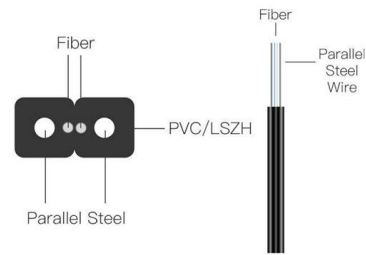

Fiber Optic Drop Cable -Types, Structure & FTTH

Learn what fiber optic drop cable is, its main types, structures, and FTTH applications. Compare indoor, outdoor, flat, and aerial drop cables for your

FTTH Drop Cable Maintenance & Troubleshooting

Learn easy, practical tips to maintain your FTTH drop cables, prevent signal loss, and troubleshoot fiber faults quickly. Discover how regular checks and

FDC-TSM12 Flat Drop Fiber Optic Cable Toneable, 12

Toner Cable carries industry-standard FDC Series Flat Drop Cable. Toneable copper component in a

polyethylene jacket. 12 count fiber. Stock up today!

Fiber Optic Drop Cable: An Ultimate Guide for 2024

Fiber optic drop cables are the critical link between the main fiber optic network and individual buildings or residences. They deliver the high bandwidth

Fiber Optic Drop Cable Guide

Flat drop fiber optic cable is famous for its flat appearance, usually made of polyethylene (PE) sheath, loose tube with optical fiber inside, and two

Fiber Optic Cable Installation and Handling Instructions