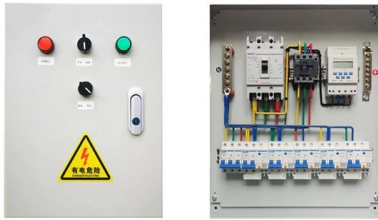

ISP LOGIX Fiber Optic Splice Enclosure (Black)