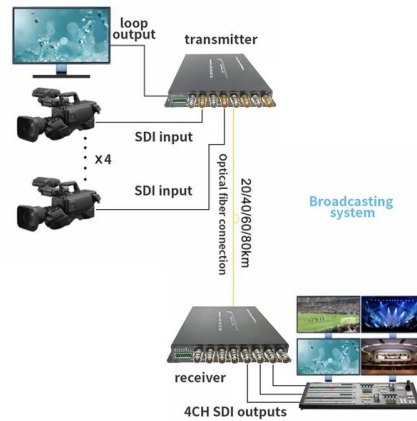

HTB8009 6-Port FTTH Box - Wall-Mount SC Simplex

The HTB8009 6 Ports FTTH Termination Box is a compact, multi-functional distribution enclosure specially designed for final fiber termination at

HAILE 8 Optical Fiber Termination Box P1-8-FC 8-Core FC Full