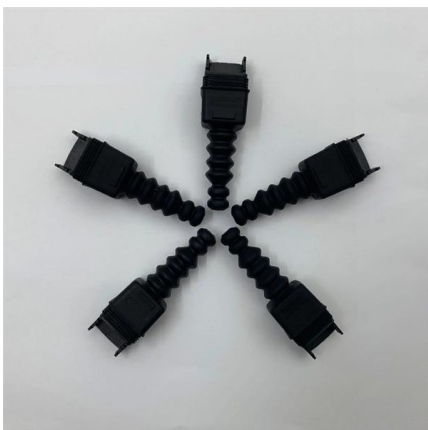

Adam Tas Corridor Energy

Denmark Fiber Optic Distribution Box 4 Cores

Denmark Fiber Optic Distribution Box 4 Cores

16 Core Outdoor Fiber Optic Distribution Box IP65 FDB FTTH Terminal Box

This 16-core Fiber Distribution Box (FDB) is a professional outdoor optical termination enclosure designed for FTTH access networks. Made of high-quality PC+ABS plastic with UV-resistant and

24 Port Outdoor Fiber Optic Distribution Box , AZE

AZE's Outdoor Fiber Optic Distribution Box is applicable in FTTH project and suitable for building's outer walls application; They can distribute cables after installing

32 Port Fiber Distribution Box, 72 Cores Splicing -

The 32 port fiber splitter distribution box comes in three internal structure options, they all can achieve direct and branch connection of optical cable.