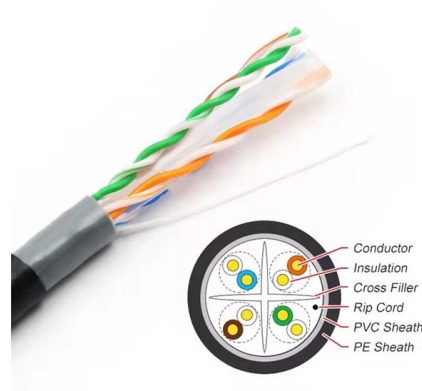

32 Port Fiber Distribution Box, 72 Cores Splicing -

The 32 port fiber splitter distribution box comes in three internal structure options, they all can achieve direct and branch connection of optical cable.