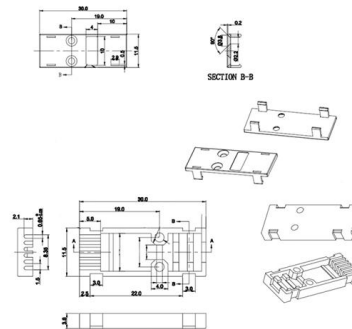

Wiring Diagram Terminal Box 2

This document is an electrical wiring diagram for a Kelmer turbine terminal box and emergency hydraulic control unit. It shows the wiring connections between

What is a terminal block? , Significance and Types

A terminal block (also called as connection terminal or terminal connector) is a modular block with an insulated frame that secures two or more wires together. It

6 Terminal Junction Box Wiring Diagram: A Complete