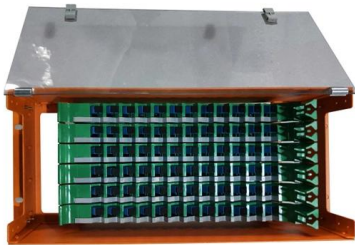

1 The Terminal Block Connection Diagram EVU

As every terminal diagram, the terminal block connection diagram EVU is created dynamically when it is opened. Thus the terminal diagram represents the current