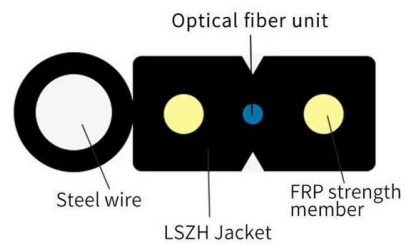

Motor terminal box connection methods, procedures

As with most tasks, there are many ways to terminate motor leads and each one has a following who believe it is the best method. Here we will discuss some of these procedures and outline a few of the