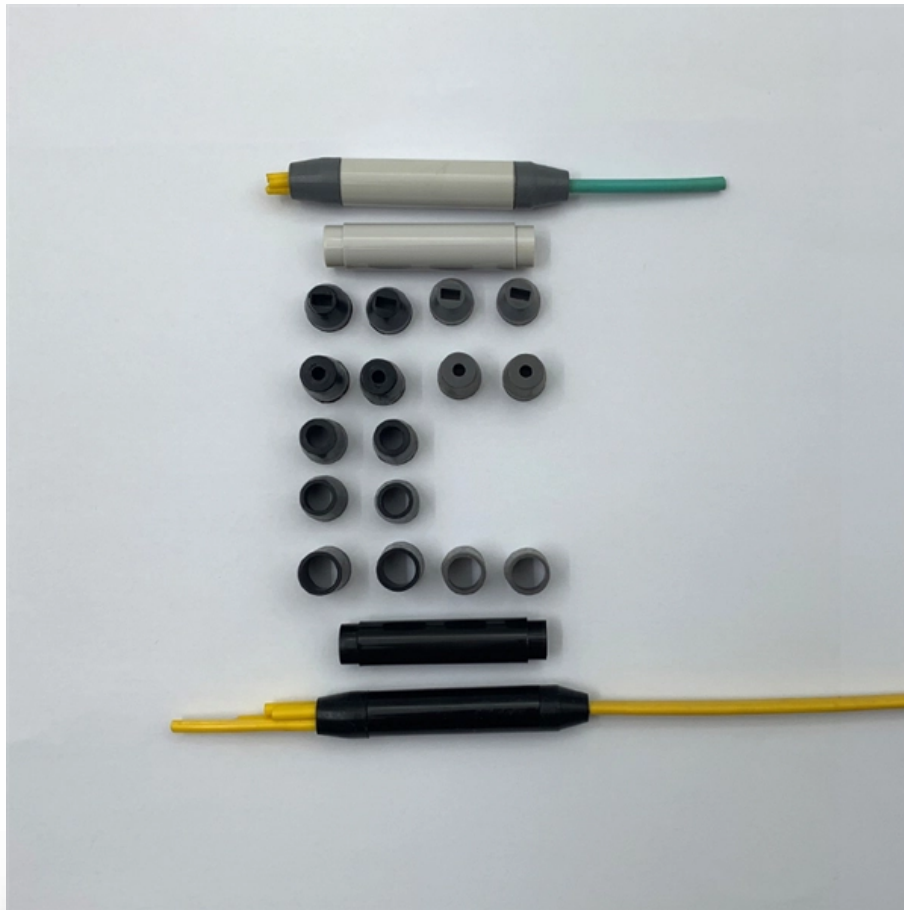

Adam Tas Corridor Energy

Detailed Explanation of Terminal Box Connection Method with Diagram

Detailed Explanation of Terminal Box Connection Method with Diagram

what is a terminal box

Definition of junction box A junction box, also known as a wire box or terminal box, is a closed container used to fix, protect and connect wires and

Terminal Blocks Explained

Terminal block characteristics Terminal blocks are classified based on characteristics such as structure, device type, and termination options. Let's explore some of the

Construction and working principle of terminal box

Terminal box is a common electrical connection device, which is widely used in electrical control systems, distribution systems, and various electronic devices.

Business Design News & Trends

Find the latest Design news from Fast company. See related business and technology articles, photos, slideshows and videos.

A terminal block (also called as connection terminal or terminal connector) is a modular block with an insulated frame that secures two or more wires together. It

6 Terminal Junction Box Wiring Diagram: A Complete