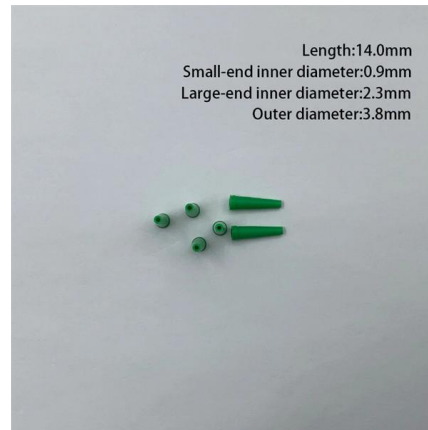

TECHNICAL NEWS

Yes. The overall reel wrap can be more substantial, the inside cable end is not shipped protruding from the test hole and the wood may be treated to suit specific country requirements. The inside cable end

Ordering information