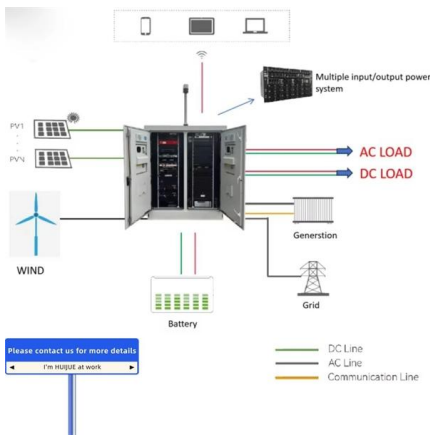

Reel Dimensions

Optical Fiber Specifications Fiber Optic Cable Color Coding Reel Capacity Calculator Cable Termination Transportation and Storage Reel Dimensions Truck Load

GENERAL INFORMATION

Verify that the cable description, reel size, and cable length match that specified. Any missing information should be obtained from the manufacturer.

Cable Reel Sizing Chart

Cable Reel Sizing Chart Cable Capacity (m) Cable Capacity (ft)