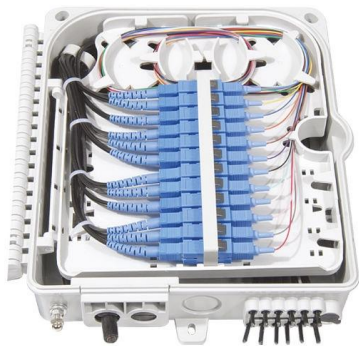

1.0 Fiber cable reel

1.0 Fiber cable reel The reel's structural components consist of two flanges, central drum, flange bolts, SmartReel™ test connector and horizontal wood slats (Figure 1) that keep the reel in

The portable fiber optic cable reel is a professional device for fiber optic cabling. It has large capacity for optical fiber cables of different diameters, such as 3.0mm

Help Center

Use the table below to find the spool/bobbin dimensions for wire & cable products sold throughout our store. To find the spool size that is used for a specific

CABLE REEL DIMENSIONS.xls

Replaces the existing face plate and allows a piece of cable to feed through the front plate and that the reel can be moved further away from the equipment. A hole in the centre allows access to the drum