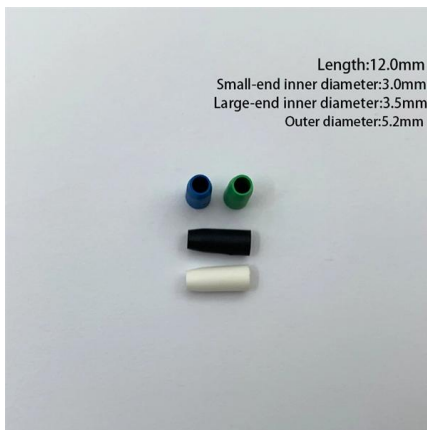

electrical systems. Panels function as the central control unit for electrical flow, while distribution