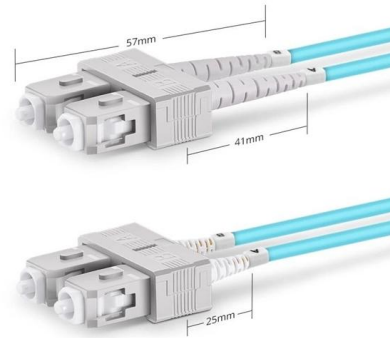

Direct Burial Cables

Different direct burial cables are designed for different applications, such as outdoor lighting, irrigation systems, or low voltage landscape lighting.

Duplex SC UPC