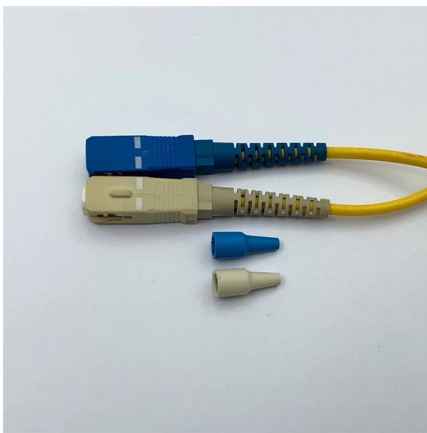

23 Optical Attenuator Manufacturers in 2026

This section provides an overview for optical attenuators as well as their applications and principles. Also, please take a look at the list of 23 optical attenuator