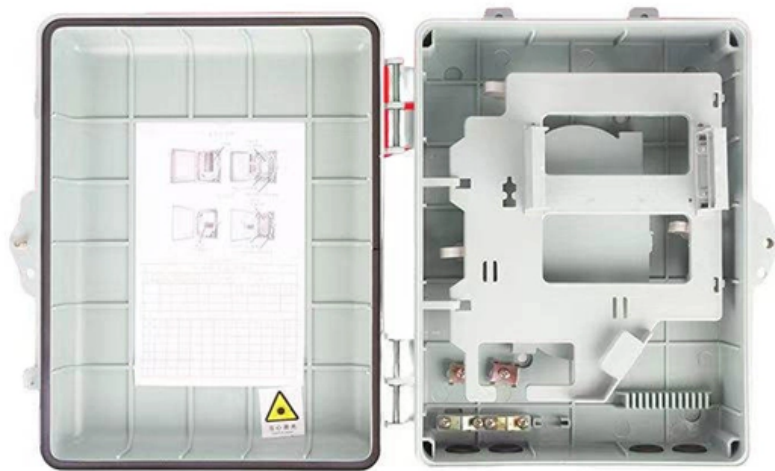

Adam Tas Corridor Energy

Direct Sales from Manufacturer of Yin-Yang Type Optical Attenuators