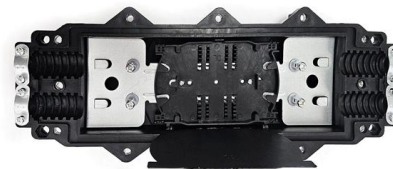

Fiber Optic Patchcord Manufacturer, Optical Adapter,

Takfly Communications Co., Ltd. is a Hi-Tech enterprise having its own brand and specializing in R& D, manufacture and sales of fiber optical communications