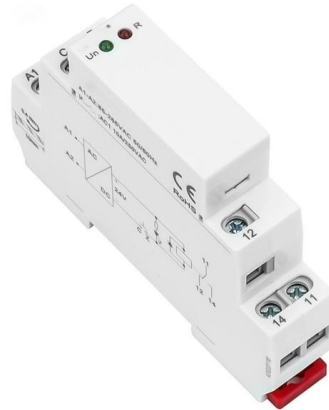

M12 2 Pin Waterproof Cable Connector

Leader® M12 2 Pin Waterproof Cable Connector is for 2 pole M12 male panel, rear mounted, wire to panel connector. It can be applied in PV inverter, Electric

2 Pin Power Signal Circular Connector Male Plug

2 Pin Waterproof Outdoor Lighting Power Cable Male Plug Wire Connector, Find Details and Price about Circular Connector Quick Connect Connector from 2 Pin

2pin outdoor cord connector- AliExpress

The 2Pin Outdoor Cord Connector is a durable and weather-resistant electrical connector designed for outdoor use. It is commonly used to connect two wires or cables in an outdoor setting, such as for

TY20 2 Pin Male Female Plug Socket, Bulkhead Waterproof

TY20 2 Pin Male Female Plug Socket, Bulkhead Waterproof Connector, in-line, Screw-Wiring for Electrical Power Outdoor Device 25Amp, Quick-Disconnect