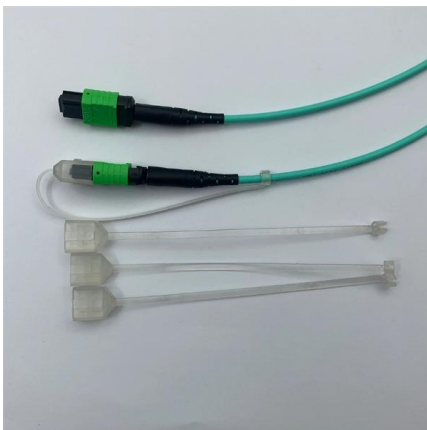

2Pin Waterproof Connector,2 Wire Male Female Plug LED Connector,with 12AWG IP68 25CM Extension Cable, for Car,

2 Pin Waterproof Electrical LED Connector Male Female

A pair of male and female 2 pin outdoor waterproof power wire plug connectors.

2 pin wire connector products for sale , eBay

Get the best deals on 2 pin wire connector when you shop the largest online selection at eBay . Free shipping on many items , Browse your favorite brands , affordable prices.

2 Pin IP68 Outdoor Waterproof Electrical Wire Connector for 5

?Powerful Compatibility?: Max 24A 450V. 2 way 2 pin connector, come with two sizes of high quality rubber ring for Wire Diameter : 5-12mm. ?Safe and Reliable?- This connector is CE ROHS SAA

M12 2 Pin Waterproof Cable Connector

Leader® M12 2 Pin Waterproof Cable Connector is for 2 pole M12 male panel, rear mounted, wire to panel connector. It can be applied in PV inverter, Electric

2 Pin Power Signal Circular Connector Male Plug