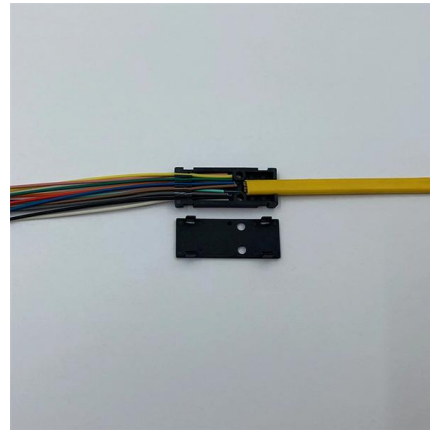

Plug & Play

2 Pin Male Output Cables - 1m or 3m Output: 12v
AC Output Cable: 2 core waterproof rubber cable
Length: 1m or 3m Connector: 2 Pin (double ended male)

2Pin Waterproof Connector,2 Wire Male Female Plug

Amazon : Electrical Connectors 2 Pin

10Pcs Car Waterproof Electrical Connector, 2 Pin Connector, 16 AWG 2 Wire Waterproof Connector, Car Electrical Connectors for Automobiles, Trucks, Boats, Motorcycles and Other Electrical

2 Pin Male Connectors

Find reliable 2 pin male connectors for various applications. Wholesale options available. Perfect for waterproof, electrical, and automotive uses. Shop now!

2 Pin Waterproof Connectors Plug, 2 Core LED Connector Male

Flexibility: This 2-pin LED connector is small in size and can be used in corridors with tight spaces. ?Wide Application?: This LED connector is suitable for connecting waterproof LED string lights, cars,