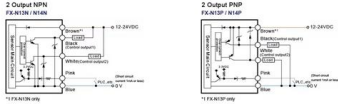

IP67 Waterproof Electrical Cable Wire 2 Pin Connector

Shop IP67 Waterproof Electrical Cable Wire 2 Pin Connector Outdoor Plug Socket, 1Pc. Fast, Free delivery and Returns available on eligible orders.

2 Pin Waterproof Outdoor Lighting Power Cable Male

2 Pin Waterproof Outdoor Lighting Power Cable Male Plug Wire Connector, Find Details and Price about Circular Connector Quick Connect Connector from 2 Pin

2pin outdoor cord connector- AliExpress

The 2Pin Outdoor Cord Connector is a durable and weather-resistant electrical connector designed for outdoor use. It is commonly used to connect two wires or cables in an outdoor setting, such as for

TY20 2 Pin Male Female Plug Socket, Bulkhead Waterproof

TY20 2 Pin Male Female Plug Socket, Bulkhead Waterproof Connector, in-line, Screw-Wiring for Electrical Power Outdoor Device 25Amp, Quick-Disconnect