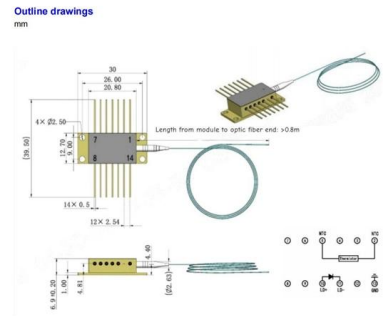

2Pin Waterproof Connector,2 Wire Male Female Plug

2Pin Waterproof Connector,2 Wire Male Female Plug LED Connector,with 12AWG IP68 25CM Extension Cable, for Car,