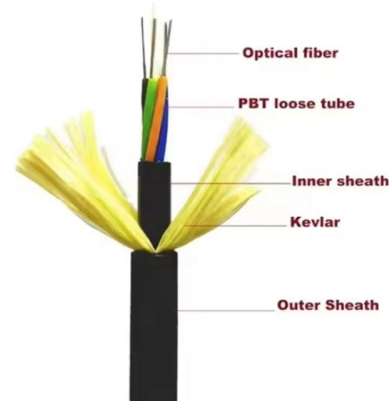

Underground Cable Burial Depth Calculator

Estimate minimum burial depth (cover) for underground electrical, fiber, and low-voltage cable runs using a practical, code-aware ruleset. Use this page to plan trench depth, compare conduit options,