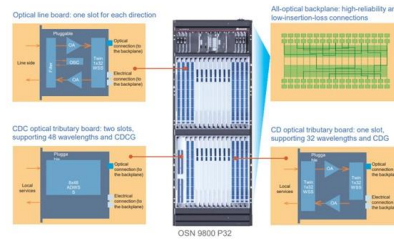

electrical junction box covers for a wide range of residential, commercial,