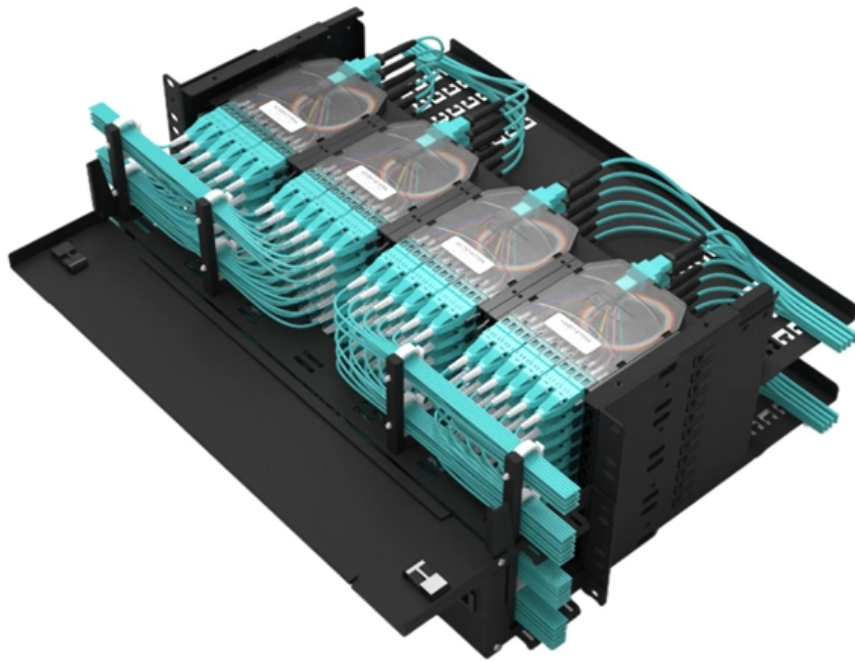

Adam Tas Corridor Energy

Distribution Box Curved Cover Plate

Distribution Box Curved Cover Plate

Electrical Round Cover Plates Manufactured in India by

Cover up open recesses in your walls and ceilings with Pressfit's Round Cover Plate. We manufacture high-quality round cover plates with excellent mechanical and

Metal Clad Boxes & Cover Plates , Contactum

Reflect Decorative Lacquered to reduce finger print marks Non-magnetic 9mm depth plate Curved edge profile Fits 25mm & 35mm metal back box iConic Decorative

WESCO

Modular distribution box

Modular distribution box The cover is double-curved and designed with a dewy, simple and elegant appearance.

Verified Supplier Distribution Board Cover Customizable & Industrial

Distribution electrical enclosure, Distribution electrical

The CA-44a is a double insulation modular box equipped with a high transparent cover, designed for versatile use in various sectors such as electrical, water,