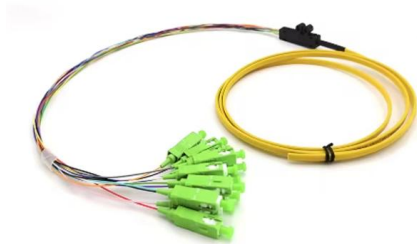

Adam Tas Corridor Energy

Distribution Box Screw Accessories Manufacturer

Distribution Box Screw Accessories Manufacturer

Nuts and Bolts , Industrial Fasteners, Metric, Imperial

We stock nuts, bolts, washers, screws and many more related fasteners, in Metric and Imperial (BA, BSF, BSW, UNC, UNF) threadforms and in most materials and

Box Hardware and Accessories

977 Switch Box Support, 5-1/4 in L x 3.438 in W, Stamped Steel, Silver DPLG-2 Red Dot D-Pak Threaded Close-Up Plug, 3/4 in, For Use With Weatherproof Metallic Box, Zinc Screwless Electrical

Power distribution box-GRL

Power Distribution Box manufacturer The power distribution box is an essential equipment for the power system. It is a device for concentrating, switching and

Trusted OEM Fasteners & Industrial Supply Partner