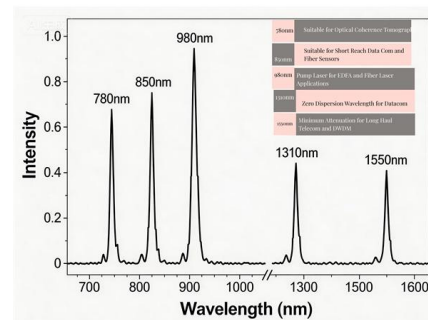

'elmex' is a pioneer in electrical wire termination technology. Established in 1963, 'elmex' initially specialized in producing DIN rail terminal blocks for switchgear

Contact Us

For datasheets, pricing, or custom telecom energy solutions, please visit: <https://koskolong.co.za>