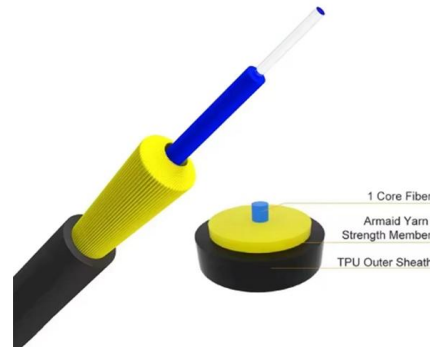

functions, and uses. Find the perfect DB box for your needs.