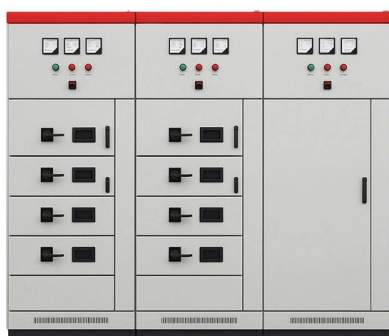

Distribution box for a wastewater treatment system

Distribution box for a wastewater treatment system Abstract A flow distribution box for a wastewater treatment system includes an inlet into a back wall and outlets in the opposed outer side walls and