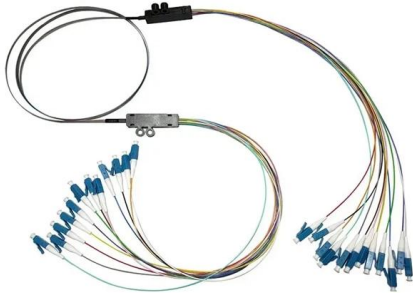

Distribution box PRC