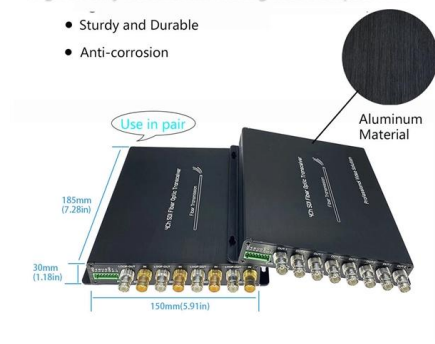

Polylok Flow Controller

DIVIDES FLOW BETWEEN TWO DRAINFIELDS! The Polylok Flow Controller is ideal for alternating or dividing flows between two separate fields. Easily installs

High Quality Aluminum Housing with Compact Size

- Sturdy and Durable
- Anti-corrosion