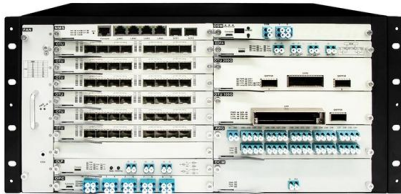

Comprehensive Guide on Septic System Distribution

Explore a comprehensive guide on septic system distribution boxes, covering design, installation, maintenance, and troubleshooting.

PVC Boxes , Electronic Components Distributor DigiKey

PVC Boxes, Enclosures, Racks ship same day.

PVC MCB Distribution Boxes

Shop high-quality PVC mcb distribution boxes for reliable electrical power management. Ideal for both indoor and outdoor use, these boxes offer durability and efficiency.

Plastic distribution boxes , ELMARK

An apartment switchboard or, to give it its full name, an apartment switchgear box, is a module in which individual circuits are distributed in the electrical system of a given apartment as mentioned above