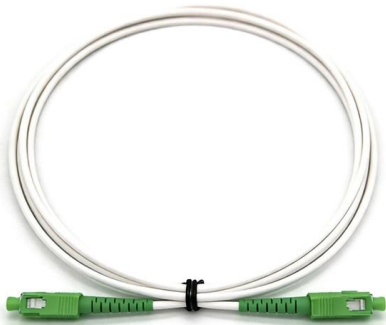

Power Distribution Box Electrical Box 2 Core 220-250V 5 Core 380

About this item [Industrial Grade Socket Box] Equipped with 4pcs two core sockets (220 to 250V 16A) and 2pcs five core sockets (380 to 415V 16A, 32A), meeting the power distribution needs of various