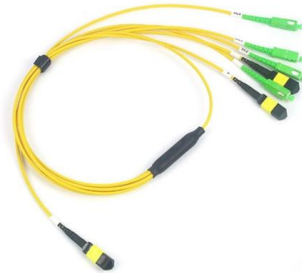

HHY-380 2U Rack 6 Channel Power Distribution Box for

HHY-380 2U Rack 6 Channel Power Distribution Box for Pro Audio, find complete details about HHY-380 2U Rack 6 Channel Power Distribution Box for Pro Audio,

XL-21 Low-Voltage Power Distribution Box , 380V 800A

It serves as the central hub for receiving and distributing electrical energy in low-voltage systems up to 380V. Designed for power plants, substations, industrial