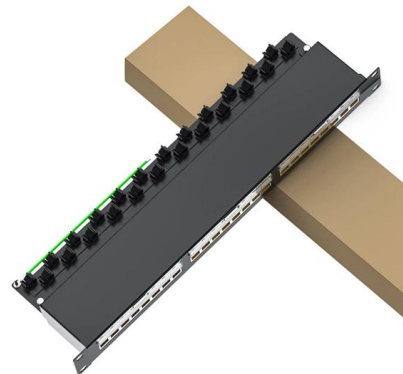

Electric Distribution Box OEM 380V AC Stainless Steel IP65 Durable

Feature highlights: This electric distribution box

is designed for durability and safety, featuring a rugged stainless steel build with IP65 protection, suitable for harsh environments. It supports flexible

Distribution Box With Schuko/UTE Sockets , nVent SCHROFF

Distribution box is used to house PDUs which safely distribute electricity from power source to devices in a circuit. *The price shown is the per piece price and does not include VAT. Depending on local

XL-21 Low-Voltage Power Distribution Box , 380V 800A

It serves as the central hub for receiving and distributing electrical energy in low-voltage systems up to 380V. Designed for power plants, substations, industrial

[Industrial Grade Socket Box] Equipped with 4pcs two core sockets (220 to 250V 16A) and 2pcs five core sockets (380 to 415V 16A, 32A), meeting the power distribution needs of various electrical

RoadEu

Shop RoadEu - Power Distribution Box - CEE-Wall Mounted Combination Socket 16Amp 5P 400V with 2X 13Amp 250V UK Standard sockets. IP44, Perfect for workshops, Gardens and Sheds.. Free