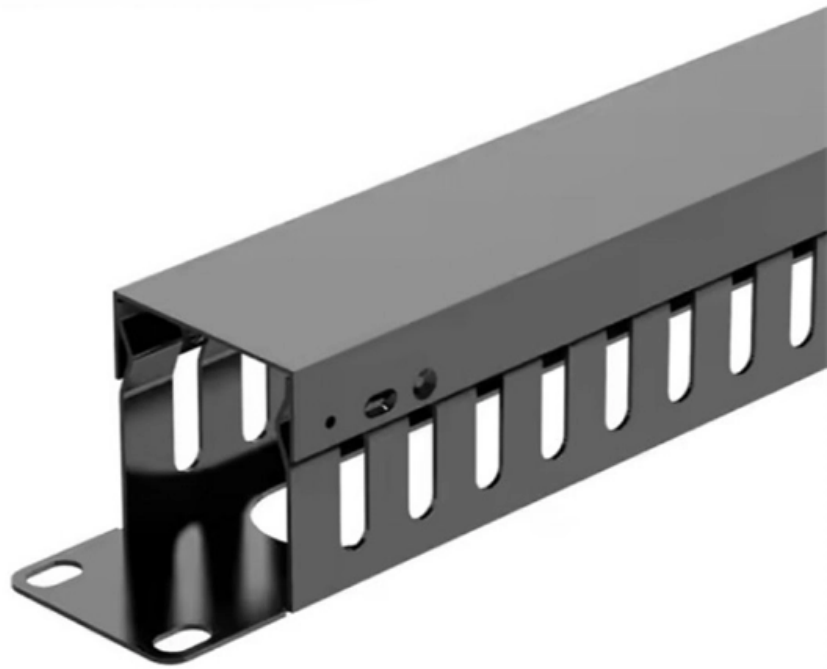

Adam Tas Corridor Energy

Distribution box complete with 380 sockets

Distribution box complete with 380 sockets

Understanding Distribution Boxes: A Comprehensive Guide

A distribution box, also known as a power distribution box or electrical distribution box, is used to distribute electrical power safely to multiple

Electric extension sockets box 3 phase 380v socket

Types of 3-Phase 380V Electric Extension Socket Boxes A 3-phase 380V electric extension socket box is a robust power distribution solution designed to deliver high-capacity electricity safely and

Industrial 380/220V Power Distribution Box

Industrial 380/220V Power Distribution Box Waterproof 3 Pole 16A 32A 63A Socket Connector IP67 Rated 3 Pole Plug and Socket No reviews yet #8 most popular in LVD Certified Connectors certified

Electric Distribution Box OEM 380V AC Stainless Steel IP65 Durable

Feature highlights: This electric distribution box

is designed for durability and safety, featuring a rugged stainless steel build with IP65 protection, suitable for harsh environments. It supports flexible