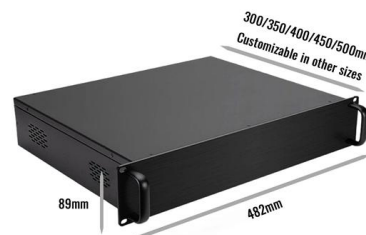

Industrial Socket Box, 2 Core 220 to 250V 16A 5 Core 380 to

About this item Socket Specification: This electrical box supports two 2 core 220-250V 16A sockets and a 5 core 380-415V 16A socket, suitable for different power needs, compatible with various electrical